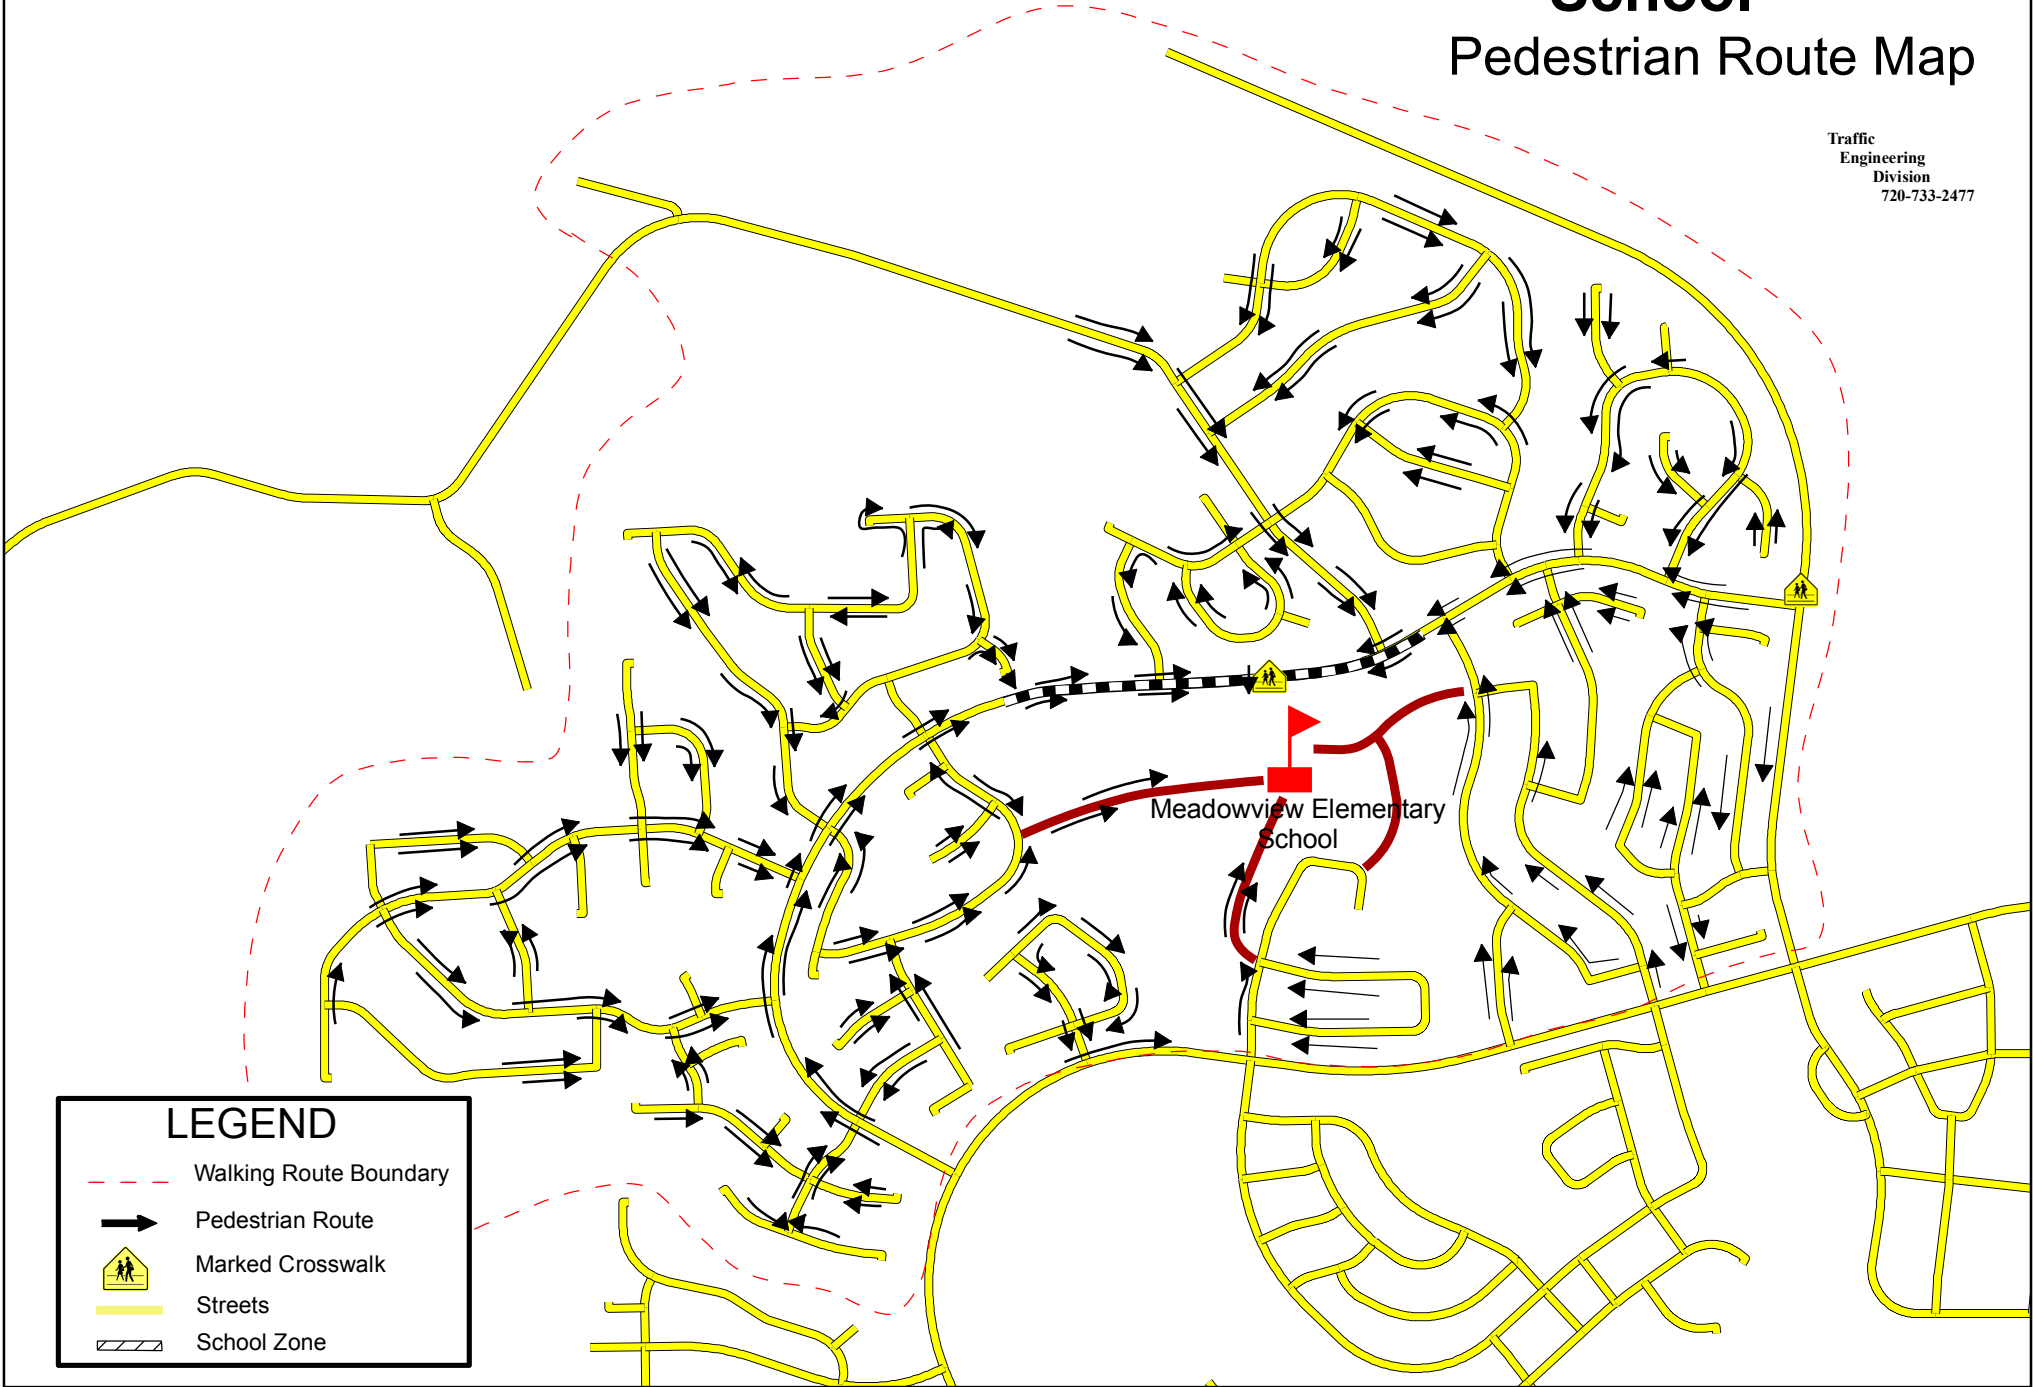

Meadowview Elementary School

Pedestrian Route Map

Traffic
Engineering
Division
720-733-2477

LEGEND

-  Walking Route Boundary
-  Pedestrian Route
-  Marked Crosswalk
-  Streets
-  School Zone