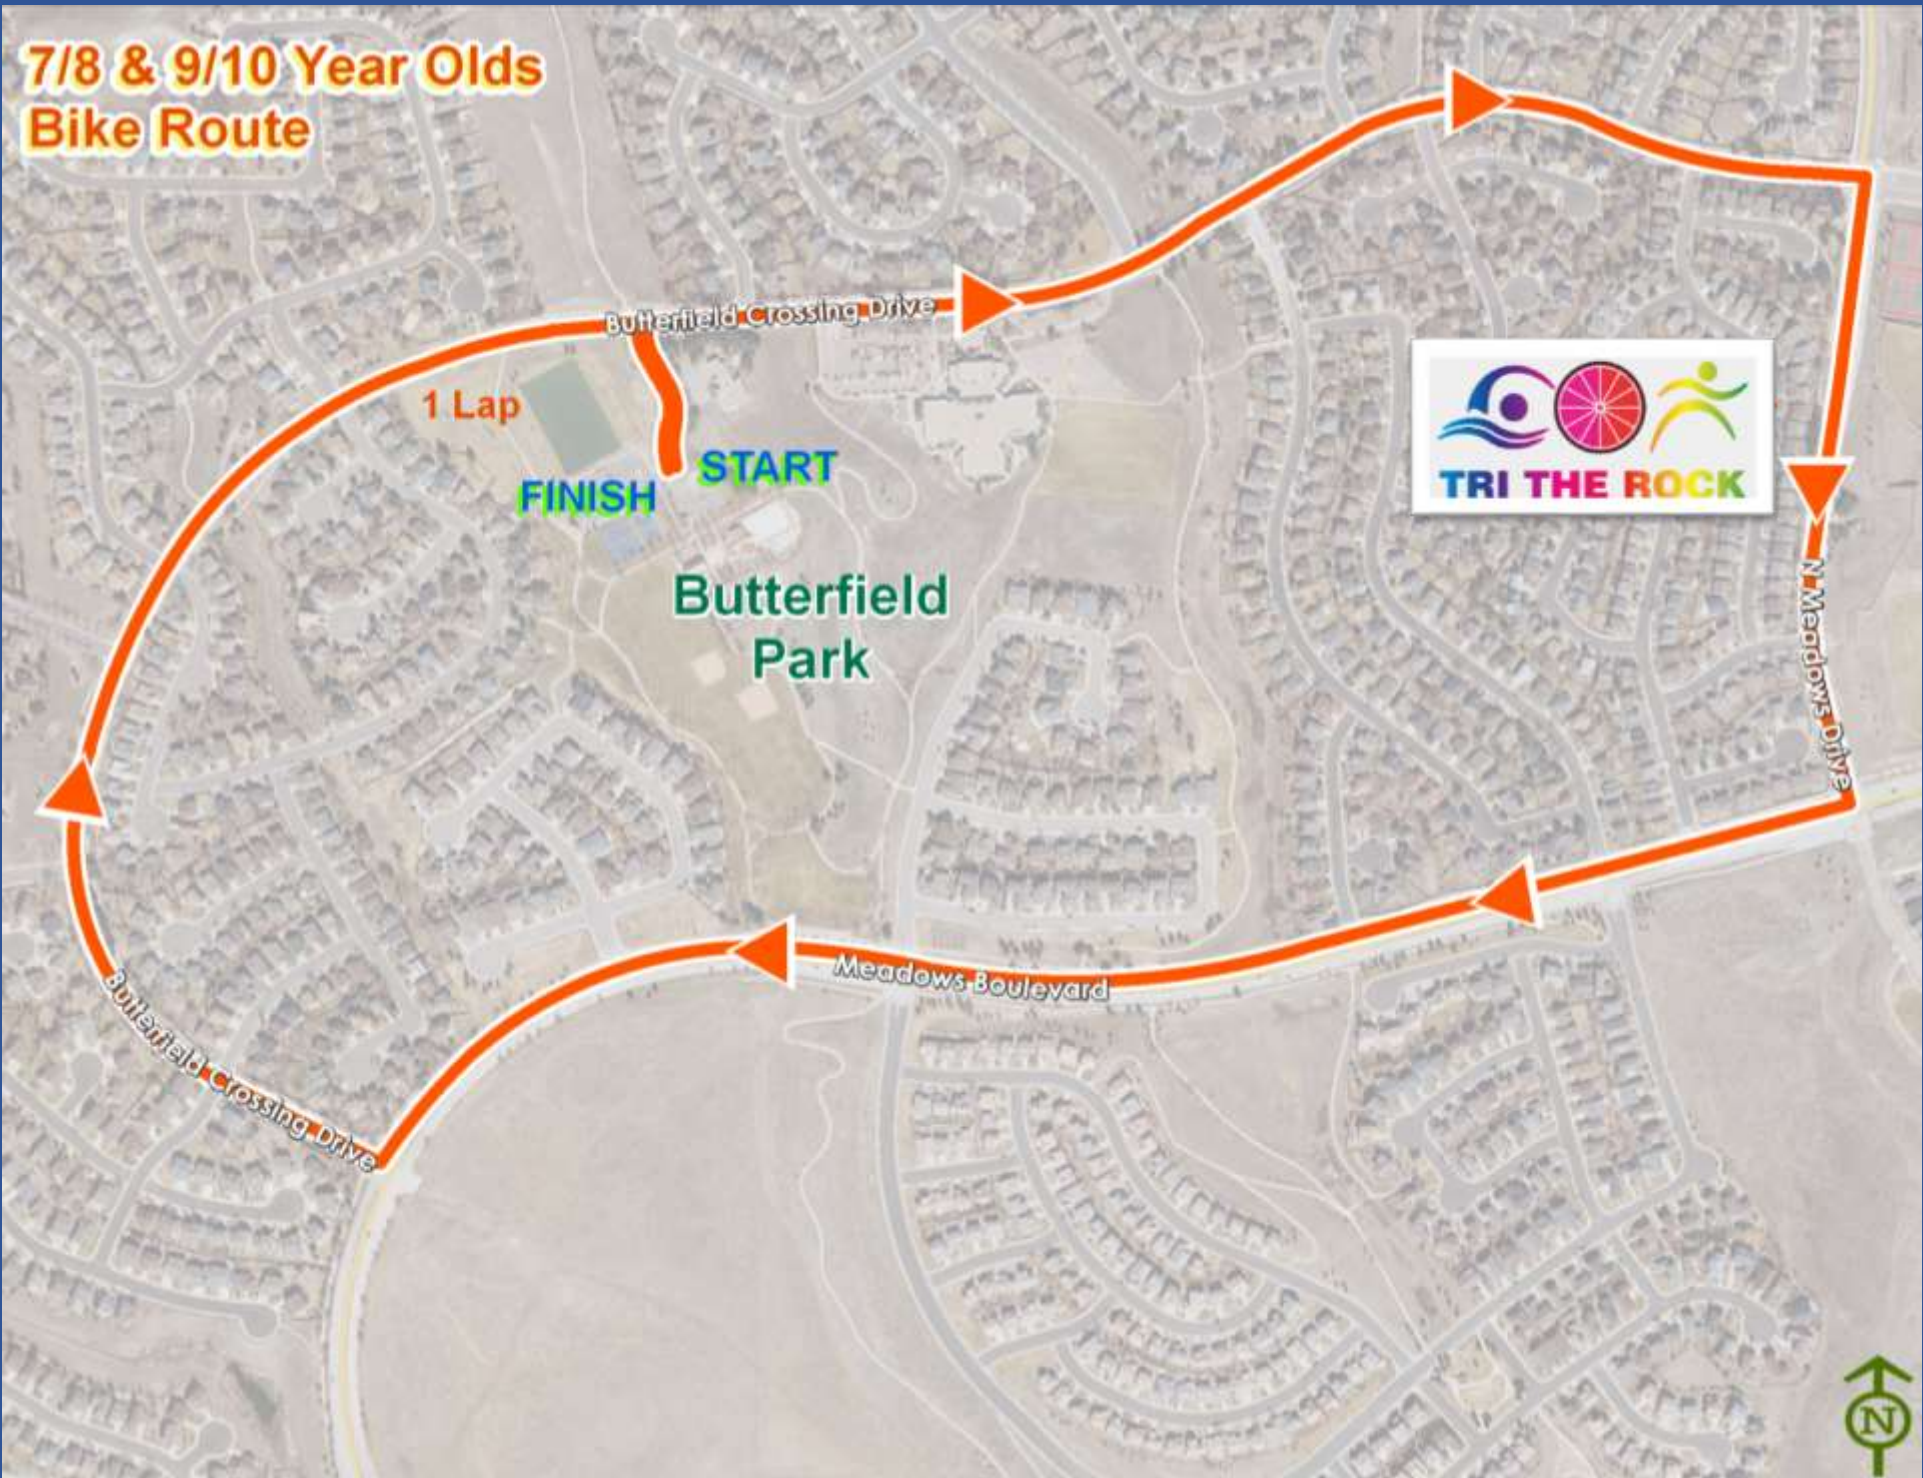

7/8 & 9/10 Year Olds Bike Route

1 Lap

FINISH

START

Butterfield
Park

Butterfield Crossing Drive

Meadows Boulevard

N Meadows Drive